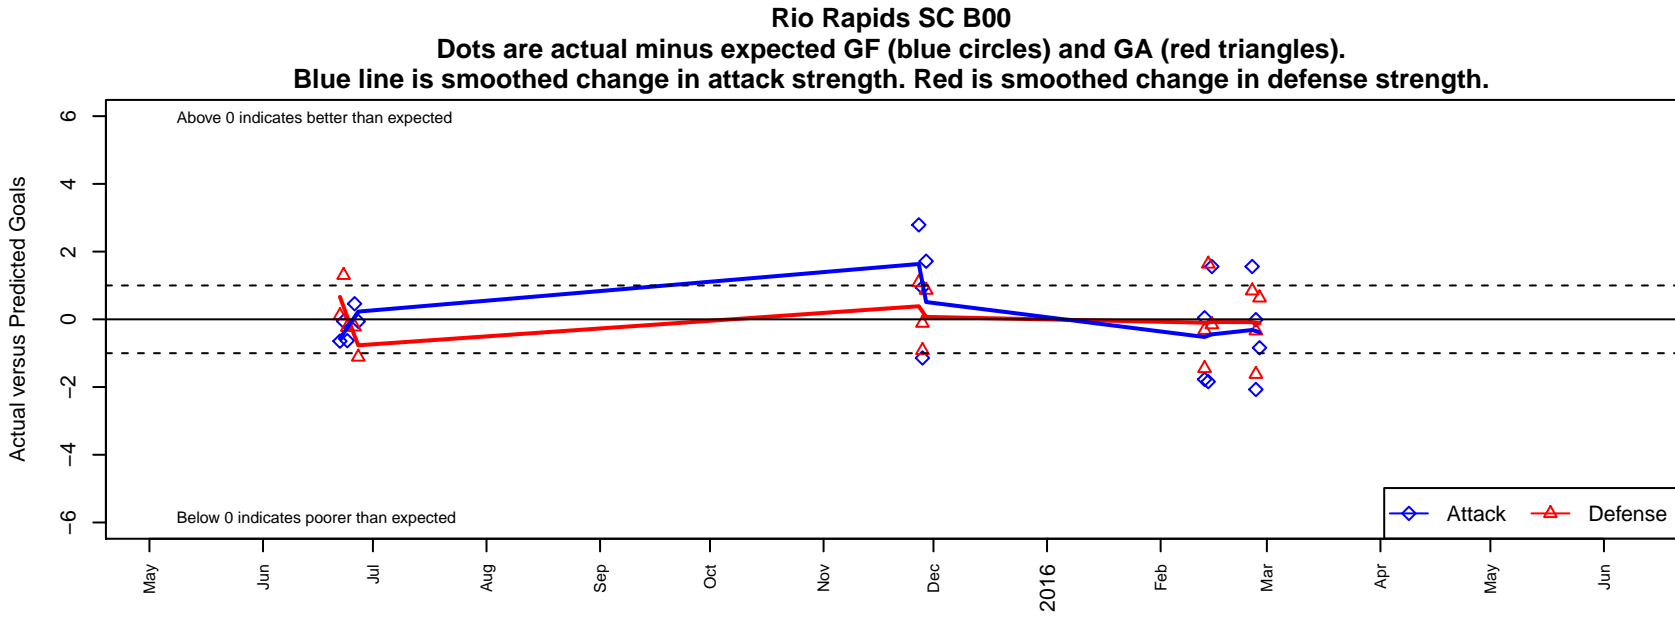

Rio Rapids SC B00

, NM
 B00 total strength=1657
 attack=28.22 defense=13.47

alt names used:
 Rio Rapids SC 01 (NM) (SC)
 RIO RAPIDS SC 01
 RIO RAPIDS SC 01 (NM)
 RIO RAPIDS SC 01 (NM)

Venues played:
 2015 Far West Regionals U14
 2015 FWRL Desert Premier U15
 2015 PDT Phoenix Showcase – Red U15

**attack and defense variance (black dot)
relative to other teams
and top 10 in region**

**attack and defense rating
relative to others at age
and all opponents in last 13 months**

**attack and defense rating
relative to others at age
and all opponents in last 13 months**

Performance relative to 13 month average

Performance relative to 13 month average

Distribution of opponents
 Red = Lose zone, Blue = Win zone, Green = Even
 Black line separates win/lose zones

lot. A=Neither has attack advantage, B=Opponent has both attack and defense advantage, C=Opponent has both attack and defense disadvantage, D=Both have